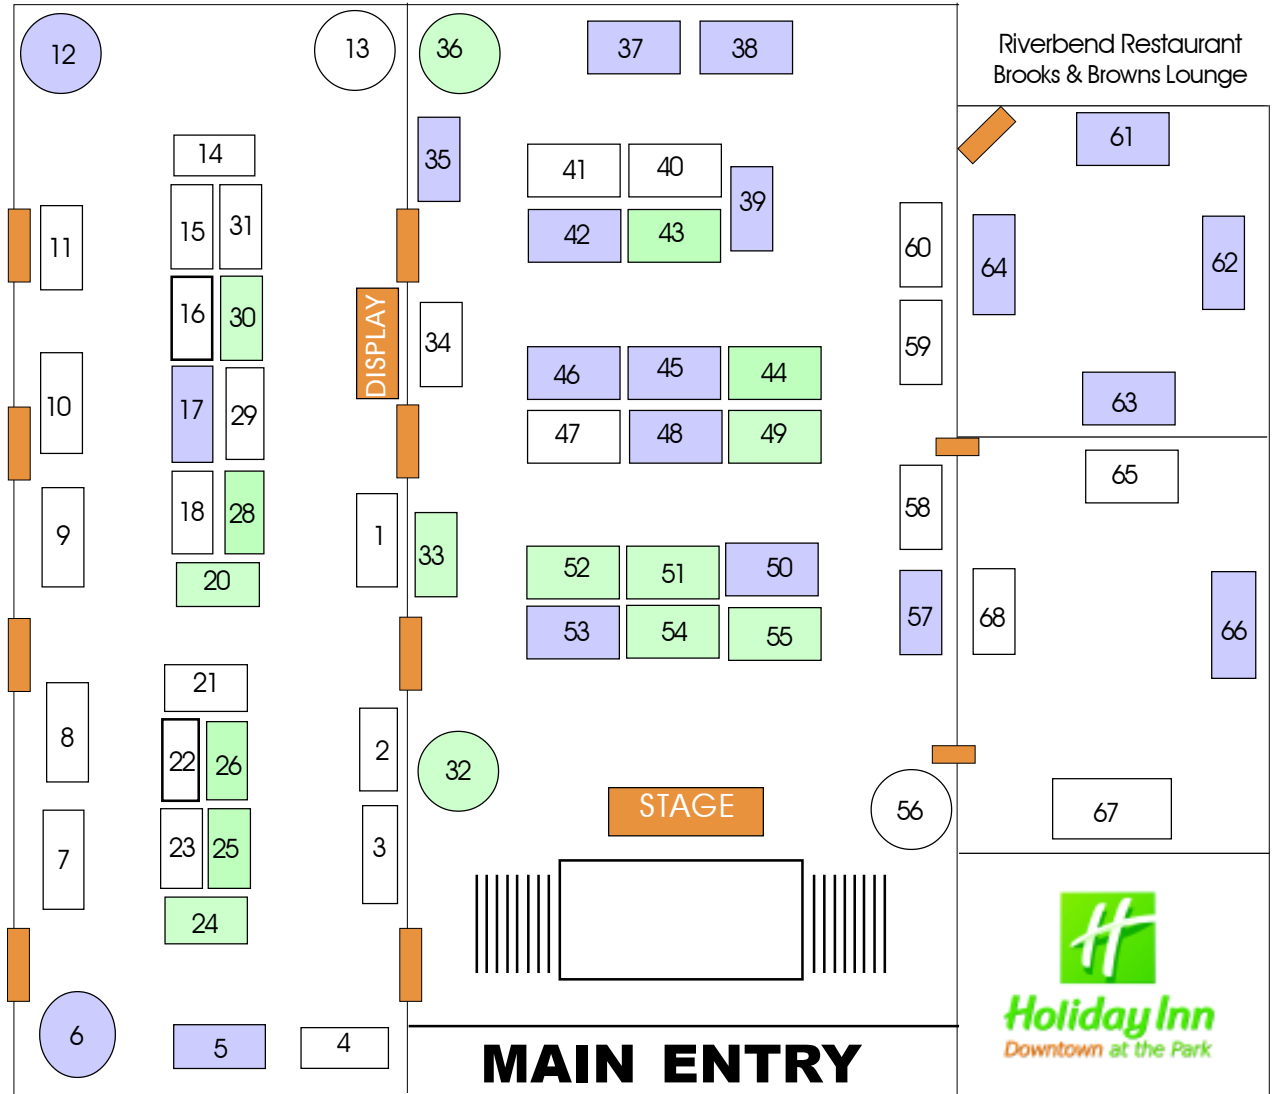

# CHERRY CREEK RADIO 2012 WEDDING FAIR

- 1.
- 2.
- 3.
- 4.
5. Eastgate Rental
6. Curves of Missoula
- 7.
- 8.
9. Badlander Catering
10. Badlander Catering
11. Ruby's Inn & Conv.
12. Ricciardi's Restaurant
13. Rococo Bridal
- 14.
- 15.
- 16.
17. Photos From the Hart
- 18.
- 19.
20. Elle Photography
21. State Farm / Shear Art
- 22.
- 23.
24. Grouse Mtn. Lodge
25. Hixon Family Photo
26. Windemere
- 27.
28. Forest Grove Lodge
- 29.
30. Scenic Route Films
31. Dollar Rent-A-Car
32. Misty's Salon

33. All Events Catering
34. Riddles Jewelry
35. Beach Transportation
36. J. Willis / Jamie Lynn Photo
37. RMF Entertainment
38. Coldstone Creamery
39. Wingate Inn
- 40.
- 41.
42. City County Photography
43. Amour Floral
44. Deserae Pollock Photo.
45. Spa at the Peak
46. Bitterroot River Inn
47. Famous Dave's
48. Missoula Textile
49. Noteworthy Paper & Press
50. Alpine Meadows Ranch
51. Youa Photography
52. Skin Chic
53. Dax Photography
54. Tuxedo Gallery
55. Bitterroot Flower Shop
- 56.
57. MT Center Facial P.S.
- 58.
- 59.
- 60.
61. MT Island Lodge
62. Rosauers Bakery
63. Bed, Bath & Beyond
64. Bitt. Banquet & Ballroom
- 65.
66. Deschamps Photography
67. Holiday Inn
- 68.